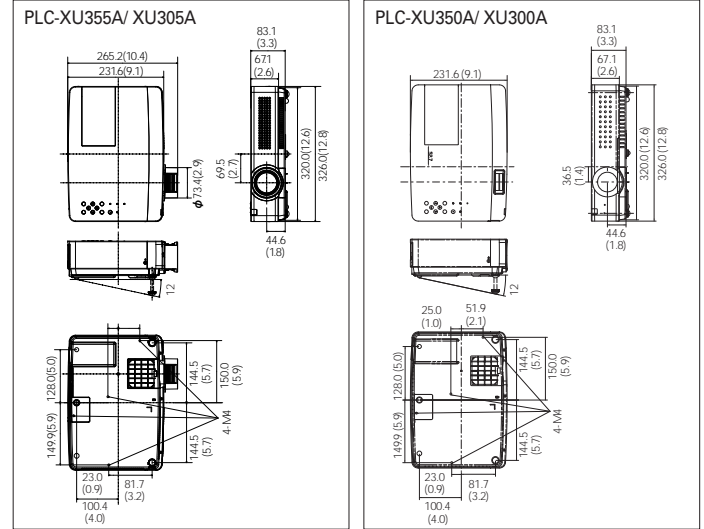

Dimensions (unit: mm (inch))

SANYO Presentation Technologies

Toll free: 888-337-1215 www.sanyoprojectors.com

© 2010 SANYO North America Corporation.